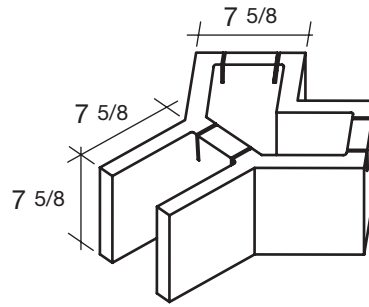

16 Wide & Pilasters

16 Wide

16x8x16
Double Open End Bond Beam
SPECIAL ORDER ONLY

16x8x16
U-Lintel
SPECIAL ORDER ONLY

16x8x16
Ring Bond Beam
SPECIAL ORDER ONLY

Columns/Pilasters

12x8x12
Ring

16x8x16
Ring

24x8x12
C-Alternate
SPECIAL ORDER ONLY

24x8x16
C-Alternate
SPECIAL ORDER ONLY

In-Wall Pilasters

12x8x16
Banjo Pilaster

16x8x16
Banjo Pilaster

45-Degree, Y-Block, & Miter

8x8x16
Standard 45-Degree
SPECIAL ORDER ONLY

8x8x16
Y-Block Open End w/ KOBB
Also available in 6-inch wide.
SPECIAL ORDER ONLY

8x8x16
45-Degree Chevron DOE BB
Also available in 6-inch wide.
SPECIAL ORDER ONLY

8x8x16
Corner 45-Degree
SPECIAL ORDER ONLY