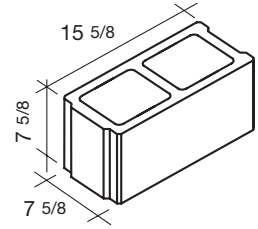

6x8x8
Half

6x8x9
Half

6x8x16
Open End Bond Beam*

6x8x16
Standard Double Bullnose
SPECIAL ORDER ONLY

6x8x8
U-Lintel
SPECIAL ORDER ONLY

* Limited inventory - verify availability

Note: Open Ends and Bond Beam configurations as shown are representational; available profiles may differ.

Interlocking Fence Units

4 Wide

6 Wide

8 Wide

4x8x18
Catalina
SPECIAL ORDER ONLY

6x8x18
Catalina
SPECIAL ORDER ONLY

6x8x18
Stucco Block*

8x8x16
Tongue & Groove Beveled Ends
SPECIAL ORDER ONLY