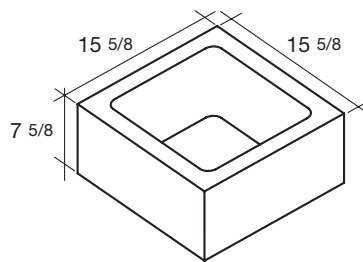

12x8x8
U-Lintel

12x8x16
w/ 10-Inch Offset Core
SPECIAL ORDER ONLY

Offset Core units may be available in additional configurations.

Note: Open Ends and Bond Beam configurations as shown are representational; available profiles may differ.

16 Wide & Pilasters

16 Wide

16x8x16
Double Open End Bond Beam
SPECIAL ORDER ONLY

16x8x16
U-Lintel
SPECIAL ORDER ONLY

16x8x16
Ring Bond Beam
SPECIAL ORDER ONLY

Columns/Pilasters

12x8x12
Ring

16x8x16
Ring