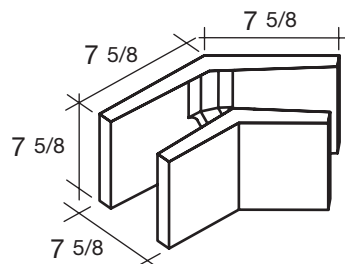

16 Wide & Pilasters

16 Wide

16x8x16
Double Open End Bond Beam
SPECIAL ORDER ONLY

16x8x16
U-Lintel
SPECIAL ORDER ONLY

16x8x16
Ring Bond Beam
SPECIAL ORDER ONLY

Columns/Pilasters

12x8x12
Ring

16x8x16
Ring

24x8x12
C-Alternate
SPECIAL ORDER ONLY

24x8x16
C-Alternate
SPECIAL ORDER ONLY

In-Wall Pilasters

12x8x16
Banjo Pilaster

16x8x16
Banjo Pilaster

45-Degree, Y-Block, & Miter

8x8x16
Standard 45-Degree
SPECIAL ORDER ONLY

8x8x16
Y-Block Open End w/ KOBB
Also available in 6-inch wide.
SPECIAL ORDER ONLY

8x8x16
45-Degree Chevron DOE BB
Also available in 6-inch wide.
SPECIAL ORDER ONLY

8x8x16
Corner 45-Degree
SPECIAL ORDER ONLY