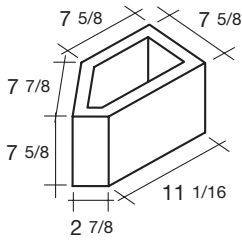

4 High

8 High

4x4x16
Standard*

4x4x18
Standard
SPECIAL ORDER ONLY

4x8x16
Standard

4x8x18
Standard*

4x4x12
Corner
SPECIAL ORDER ONLY

4x4x9
Half
SPECIAL ORDER ONLY

16 Wide & Pilasters

16 Wide

16x8x16
Double Open End Bond Beam
SPECIAL ORDER ONLY

16x8x16
U-Lintel
SPECIAL ORDER ONLY

16x8x16
Ring Bond Beam
SPECIAL ORDER ONLY

Columns/Pilasters

12x8x12
Ring

16x8x16
Ring

24x8x12
C-Alternate
SPECIAL ORDER ONLY

24x8x16
C-Alternate
SPECIAL ORDER ONLY

In-Wall Pilasters

12x8x16
Banjo Pilaster

16x8x16
Banjo Pilaster

45-Degree, Y-Block, & Miter

8x8x16
Standard 45-Degree
SPECIAL ORDER ONLY

8x8x16
Y-Block Open End w/ KOBB
Also available in 6-inch wide.
SPECIAL ORDER ONLY

8x8x16
45-Degree Chevron DOE BB
Also available in 6-inch wide.
SPECIAL ORDER ONLY

8x8x16
Corner 45-Degree
SPECIAL ORDER ONLY