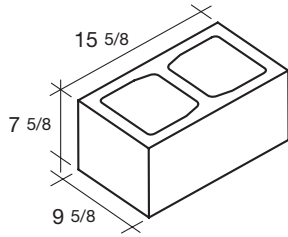

8x8x16
Standard Double Bullnose
SPECIAL ORDER ONLY

8x8x16
Bond Beam

8x8x8
U-Lintel

8x8x16
Speed Block*

8x8x24
Standard
SPECIAL ORDER ONLY

8x8x16
Open End Bond Beam

8x8x16
Standard No Center Web

8x8x12
Half
SPECIAL ORDER ONLY

* Limited inventory - verify availability

Note: Open Ends and Bond Beam configurations as shown are representational; available profiles may differ.

10 Wide

4 High

10x4x16
Standard
SPECIAL ORDER ONLY

10x8x16
Standard*

10x8x16
Double Open End Bond Beam
SPECIAL ORDER ONLY

10x8x16
w/ 8-Inch Offset Core
SPECIAL ORDER ONLY

Offset Core units may be available in additional configurations.

10x4x8
Half
SPECIAL ORDER ONLY

10x8x16
Open End Standard*