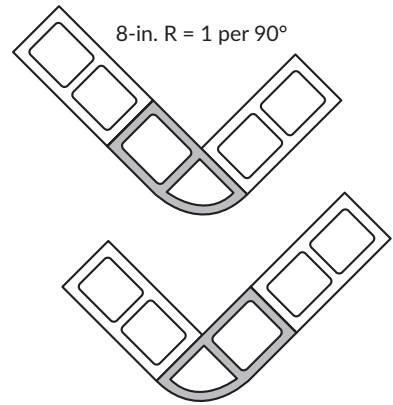

4 High

8 High

4x4x16
Standard*

4x4x18
Standard
SPECIAL ORDER ONLY

4x8x16
Standard

4x8x18
Standard*

4x4x12
Corner
SPECIAL ORDER ONLY

4x4x9
Half
SPECIAL ORDER ONLY

8x8x16
22.5-Degree Miter DOE BB
Left and Right
Also available in 6-inch wide.
SPECIAL ORDER ONLY

8x8x16
11.5-Degree Miter DOE BB
Left and Right
Also available in 6-inch wide.
SPECIAL ORDER ONLY

Miter Layouts

Example layouts of
Y-Block
45-Degree Chevron
22.5-Degree Miter
Double Open End Bond Beam

Radius

All radius dimensions are to the outside face.

8x8x16
8-Inch Radius
SPECIAL ORDER ONLY

Radius ends cut from 8x8x16 unit.