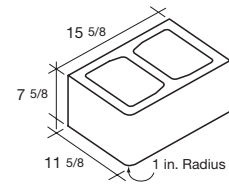

12x6x8
U-Lintel
SPECIAL ORDER ONLY

12x4x16
Open End Bond Beam

12x6x16
Open End Bond Beam
SPECIAL ORDER ONLY

Note: Open Ends and Bond Beam configurations as shown are representational; available profiles may differ.

12 Wide

8 High

12x8x16
Standard

12x8x16
Double Open End Bond Beam
SPECIAL ORDER ONLY

12x8x16
U-Lintel

12x8x16
Standard Single Bullnose
SPECIAL ORDER ONLY

12x8x16
Open End Standard

12x8x16
Solid Bottom W-Lintel

12x8x16
Speed Block

12x8x16
Standard Double Bullnose
SPECIAL ORDER ONLY

12x8x16
Bond Beam

12x8x8
Half

12x8x16
Grout Lock
SPECIAL ORDER ONLY

12x8x16
w/ 8-Inch Offset Core
SPECIAL ORDER ONLY

12x8x16
Open End Bond Beam