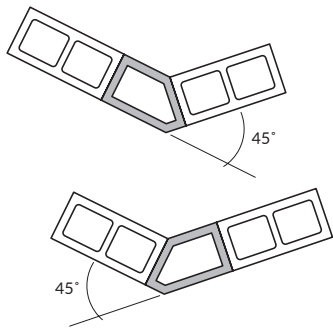

16 Wide & Pilasters

16 Wide

16x8x16
Double Open End Bond Beam
SPECIAL ORDER ONLY

16x8x16
U-Lintel
SPECIAL ORDER ONLY

16x8x16
Ring Bond Beam
SPECIAL ORDER ONLY

Columns/Pilasters

12x8x12
Ring

16x8x16
Ring

8x8x16
Y-Block Open End w/ KOBB
Also available in 6-inch wide.
SPECIAL ORDER ONLY

8x8x16
45-Degree Chevron DOE BB
Also available in 6-inch wide.
SPECIAL ORDER ONLY

8x8x16
Corner 45-Degree
SPECIAL ORDER ONLY

8x8x16
22.5-Degree Miter DOE BB
Left and Right
Also available in 6-inch wide.
SPECIAL ORDER ONLY

8x8x16
11.5-Degree Miter DOE BB
Left and Right
Also available in 6-inch wide.
SPECIAL ORDER ONLY

Miter Layouts