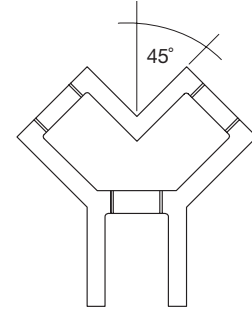

16 Wide & Pilasters

16 Wide

16x8x16
Double Open End Bond Beam
SPECIAL ORDER ONLY

16x8x16
U-Lintel
SPECIAL ORDER ONLY

16x8x16
Ring Bond Beam
SPECIAL ORDER ONLY

Columns/Pilasters

12x8x12
Ring

16x8x16
Ring

24x8x12
C-Alternate
SPECIAL ORDER ONLY

24x8x16
C-Alternate
SPECIAL ORDER ONLY

In-Wall Pilasters

12x8x16
Banjo Pilaster

16x8x16
Banjo Pilaster

45-Degree, Y-Block, & Miter

8x8x16
Standard 45-Degree
SPECIAL ORDER ONLY

8x8x16
Y-Block Open End w/ KOBB
Also available in 6-inch wide.
SPECIAL ORDER ONLY

8x8x16
45-Degree Chevron DOE BB
Also available in 6-inch wide.
SPECIAL ORDER ONLY

8x8x16
Corner 45-Degree
SPECIAL ORDER ONLY