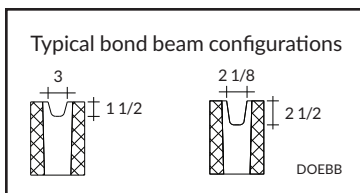

6x8x8
Half

6x8x9
Half

6x8x16
Open End Bond Beam*

6x8x16
Standard Double Bullnose
SPECIAL ORDER ONLY

6x8x8
U-Lintel
SPECIAL ORDER ONLY

* Limited inventory - verify availability

Note: Open Ends and Bond Beam configurations as shown are representational; available profiles may differ.