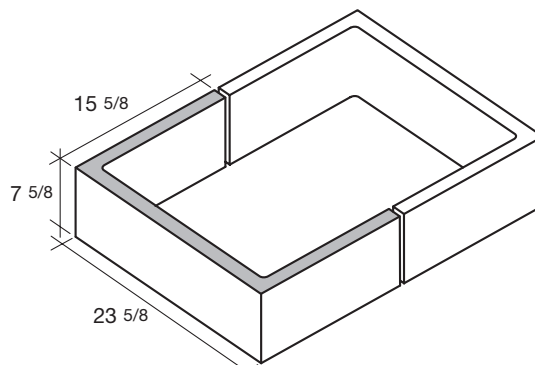

24x8x16
C-Alternate
SPECIAL ORDER ONLY