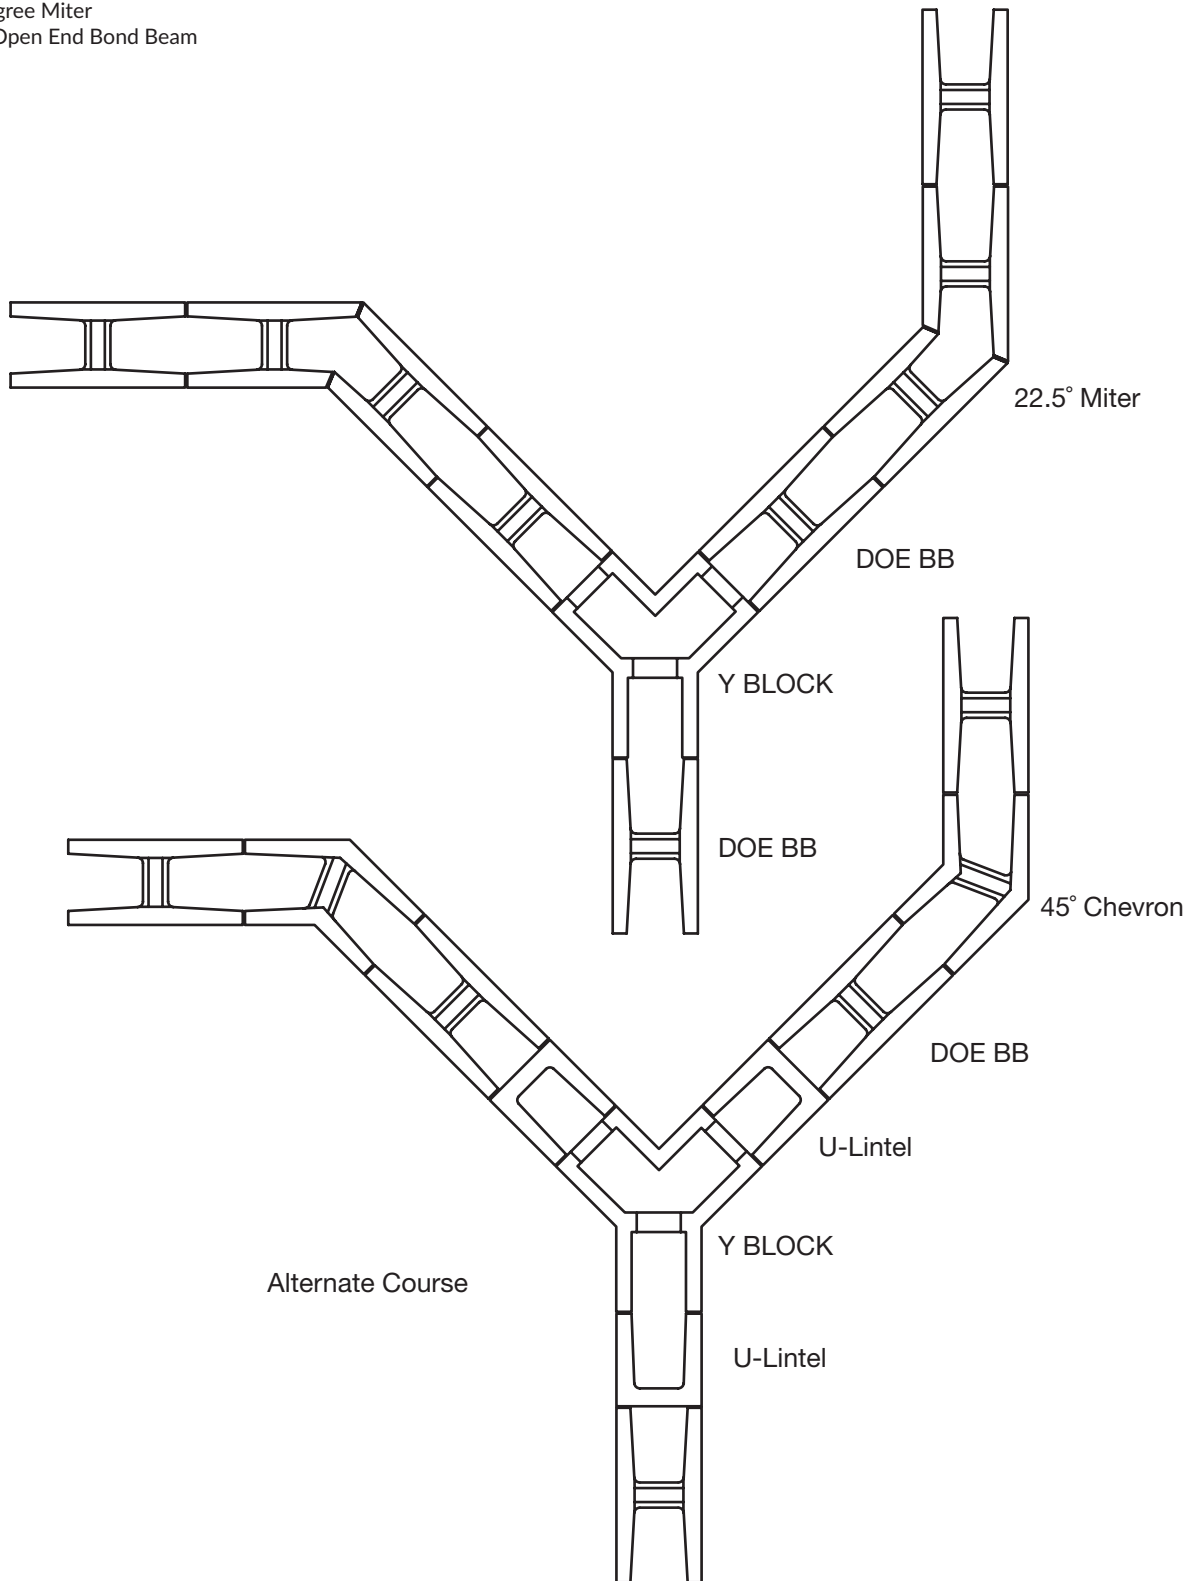

8x8x16
22.5-Degree Miter DOE BB
Left and Right
Also available in 6-inch wide.
SPECIAL ORDER ONLY

8x8x16
11.5-Degree Miter DOE BB
Left and Right
Also available in 6-inch wide.
SPECIAL ORDER ONLY

Miter Layouts

Example layouts of
Y-Block
45-Degree Chevron
22.5-Degree Miter
Double Open End Bond Beam

Radius

All radius dimensions are to the outside face.

8x8x16
8-Inch Radius
SPECIAL ORDER ONLY

Radius ends cut from 8x8x16 unit.