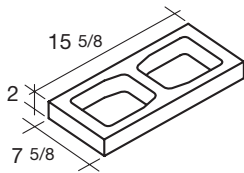

4x8x18
Balboa*

6x8x16
Balboa*

6x8x18
Balboa

8x8x16
Open Top Balboa
SPECIAL ORDER ONLY

4x8x18
Open Top Balboa
SPECIAL ORDER ONLY

6x8x16
Open Top Balboa
SPECIAL ORDER ONLY

6x8x18
Open Top Balboa
SPECIAL ORDER ONLY

8x8x16
Balboa Open End (Balboa A)
SPECIAL ORDER ONLY

6x8x16
Tongue & Groove 11-Score
Bond Beam Cap*

8x8x16
Balboa H-Pilaster
SPECIAL ORDER ONLY

Balboa A and H-Pilaster units are used with 4-inch wide CMU in fence wall applications.

* Limited inventory - verify availability

8 Wide

2 High

8x2x16
Standard
SPECIAL ORDER ONLY

Actual height is 2 inches.

This unit may have limited location or color availability. Please consult your Angelus Block representative.