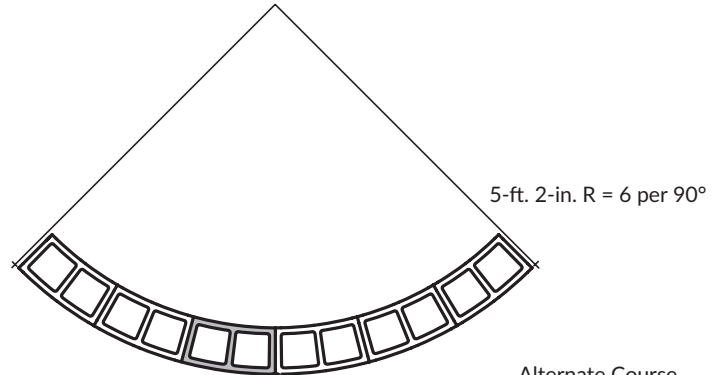

Radius

All radius dimensions are to the outside face.