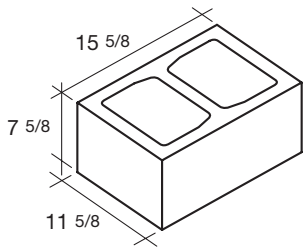

12x6x16
Double Open End Bond Beam
SPECIAL ORDER ONLY

12x4x16
Open End Standard

12x4x8
U-Lintel

12x6x16
Open End Standard
SPECIAL ORDER ONLY

12x6x8
Half
SPECIAL ORDER ONLY

12x4x16
Bond Beam

12x6x16
Bond Beam
SPECIAL ORDER ONLY

12x6x8
U-Lintel
SPECIAL ORDER ONLY

12x4x16
Open End Bond Beam

12x6x16
Open End Bond Beam
SPECIAL ORDER ONLY

Note: Open Ends and Bond Beam configurations as shown are representational; available profiles may differ.

12 Wide

8 High

12x8x16
Standard

12x8x16
Double Open End Bond Beam
SPECIAL ORDER ONLY

12x8x16
U-Lintel

12x8x16
Standard Single Bullnose
SPECIAL ORDER ONLY

12x8x16
Open End Standard

12x8x16
Solid Bottom W-Lintel