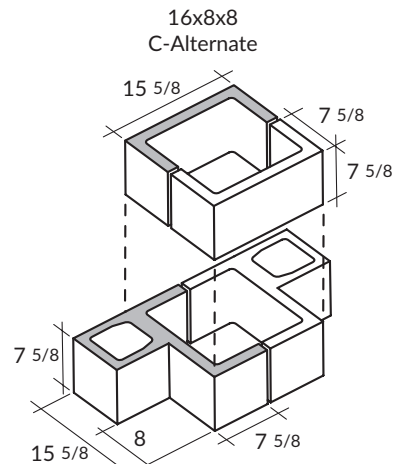

16 Wide & Pilasters

16 Wide

16x8x16
Double Open End Bond Beam
SPECIAL ORDER ONLY

16x8x16
U-Lintel
SPECIAL ORDER ONLY

16x8x16
Ring Bond Beam
SPECIAL ORDER ONLY

Columns/Pilasters

12x8x12
Ring

16x8x16
Ring

24x8x12
C-Alternate
SPECIAL ORDER ONLY

24x8x16
C-Alternate
SPECIAL ORDER ONLY

In-Wall Pilasters

12x8x16
Banjo Pilaster

16x8x16
Banjo Pilaster

45-Degree, Y-Block, & Miter

8x8x16
Standard 45-Degree
SPECIAL ORDER ONLY

8x8x16
Y-Block Open End w/ KOBB
Also available in 6-inch wide.
SPECIAL ORDER ONLY

8x8x16
45-Degree Chevron DOE BB
Also available in 6-inch wide.
SPECIAL ORDER ONLY

8x8x16
Corner 45-Degree
SPECIAL ORDER ONLY