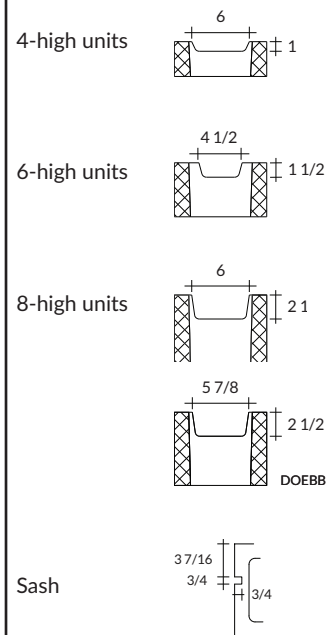

4 High

8 High

4x4x16
Standard*

4x4x18
Standard
SPECIAL ORDER ONLY

4x8x16
Standard

4x8x18
Standard*

4x4x12
Corner
SPECIAL ORDER ONLY

4x4x9
Half
SPECIAL ORDER ONLY

10x8x16
Double Open End Bond Beam
SPECIAL ORDER ONLY

10x8x16
w/ 8-Inch Offset Core
SPECIAL ORDER ONLY

Offset Core units may be available in additional configurations.

10x4x8
Half
SPECIAL ORDER ONLY

10x8x16
Open End Standard*

10x8x8
Half*

6 High

10x6x16
Standard
SPECIAL ORDER ONLY

10x8x16
Bond Beam*

10x8x8
U-Lintel*

10x6x8
Half
SPECIAL ORDER ONLY

10x8x16
Open End Bond Beam*

Typical bond beam configurations

* Limited inventory - verify availability

Note: Open Ends and Bond Beam configurations as shown are representational; available profiles may differ.

4 High

6 High

12x4x16
Standard

12x4x8
Half

12x6x16
Standard
SPECIAL ORDER ONLY