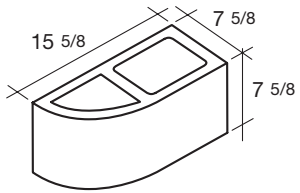

8x8x16
Y-Block Open End w/ KOBB
Also available in 6-inch wide.
SPECIAL ORDER ONLY

8x8x16
45-Degree Chevron DOE BB
Also available in 6-inch wide.
SPECIAL ORDER ONLY

8x8x16
Corner 45-Degree
SPECIAL ORDER ONLY

8x8x16
22.5-Degree Miter DOE BB
Left and Right
Also available in 6-inch wide.
SPECIAL ORDER ONLY

8x8x16
11.5-Degree Miter DOE BB
Left and Right
Also available in 6-inch wide.
SPECIAL ORDER ONLY

Miter Layouts

Example layouts of
Y-Block
45-Degree Chevron
22.5-Degree Miter
Double Open End Bond Beam

Radius

All radius dimensions are to the outside face.

8x8x16
8-Inch Radius
SPECIAL ORDER ONLY

Radius ends cut from 8x8x16 unit.