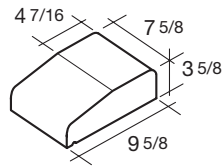

8x4x16
Solid Cap
SPECIAL ORDER ONLY

10x4x16
Solid Cap
SPECIAL ORDER ONLY

12x4x16
Solid Cap
SPECIAL ORDER ONLY

10x4x16
Mushroom Cap
LIMITED INVENTORY

8x4x16
Beveled Cap
SPECIAL ORDER ONLY

Beveled Cap
Alternate Orientation

10x4x16
Beveled Cap
SPECIAL ORDER ONLY

19.5x4x19.5
Beveled Pilaster Cap
SPECIAL ORDER ONLY

Sill Block & Combed Face

10x4x8
Sloped Sill Block

10x4x8
Flat Top Sill Block

8x8x8
Sill Block

8x8x16
Combed Face
SPECIAL ORDER ONLY