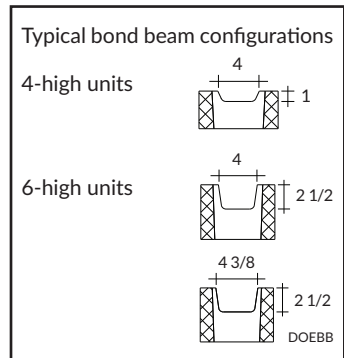

8x4x16
Bond Beam

8x4x16
Open End Bond Beam

8x6x16
Open End Standard
SPECIAL ORDER ONLY

8x6x8
Half
SPECIAL ORDER ONLY

8x4x8
Half

8x4x8
U-Lintel

8x6x16
Open End Bond Beam
SPECIAL ORDER ONLY

Note: Open Ends and Bond Beam configurations as shown are representational; available profiles may differ.