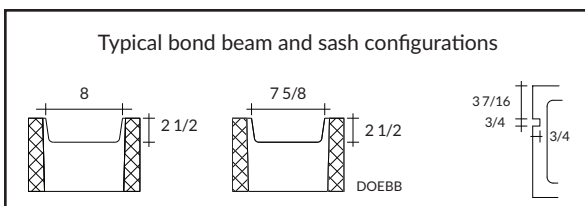

Offset Core units may be available in additional configurations.

Note: Open Ends and Bond Beam configurations as shown are representational; available profiles may differ.