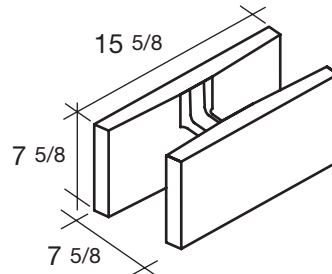

8x8x16
Y-Block Open End w/ KOBB
Also available in 6-inch wide.
SPECIAL ORDER ONLY

8x8x16
45-Degree Chevron DOE BB
Also available in 6-inch wide.
SPECIAL ORDER ONLY

8x8x16
Corner 45-Degree
SPECIAL ORDER ONLY

8x8x16
22.5-Degree Miter DOE BB
Left and Right
Also available in 6-inch wide.
SPECIAL ORDER ONLY

8x8x16
11.5-Degree Miter DOE BB
Left and Right
Also available in 6-inch wide.
SPECIAL ORDER ONLY

Miter Layouts