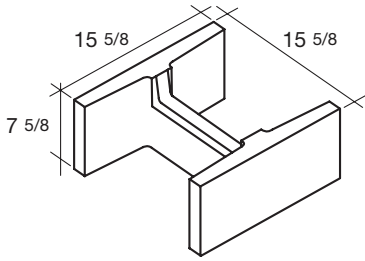

12x8x16
Speed Block

12x8x16
Standard Double Bullnose
SPECIAL ORDER ONLY

12x8x16
Bond Beam

12x8x8
Half

12x8x16
Grout Lock
SPECIAL ORDER ONLY

12x8x16
w/ 8-Inch Offset Core
SPECIAL ORDER ONLY

12x8x16
Open End Bond Beam

12x8x8
U-Lintel

12x8x16
w/ 10-Inch Offset Core
SPECIAL ORDER ONLY

Offset Core units may be available in additional configurations.

Note: Open Ends and Bond Beam configurations as shown are representational; available profiles may differ.

16 Wide & Pilasters

16 Wide

16x8x16
Double Open End Bond Beam
SPECIAL ORDER ONLY

16x8x16
U-Lintel
SPECIAL ORDER ONLY

16x8x16
Ring Bond Beam
SPECIAL ORDER ONLY

Columns/Pilasters

12x8x12
Ring

16x8x16
Ring