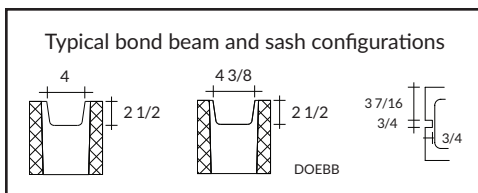

8x8x16
Standard Double Bullnose
SPECIAL ORDER ONLY

8x8x16
Bond Beam

8x8x8
U-Lintel

8x8x16
Speed Block*

8x8x24
Standard
SPECIAL ORDER ONLY

8x8x16
Open End Bond Beam

8x8x16
Standard No Center Web

8x8x12
Half
SPECIAL ORDER ONLY