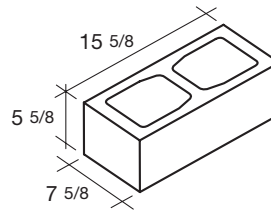

* Limited inventory - verify availability

8 Wide

2 High

8x2x16
Standard
SPECIAL ORDER ONLY

Actual height is 2 inches.

This unit may have limited location or color availability. Please consult your Angelus Block representative.

6 High

8x6x16
Standard
SPECIAL ORDER ONLY

8x6x16
Double Open End Bond Beam
SPECIAL ORDER ONLY

4 High

8x4x16
Standard

8x4x16
Open End Standard

8x6x16
Bond Beam
SPECIAL ORDER ONLY

8x6x8
U-Lintel
SPECIAL ORDER ONLY