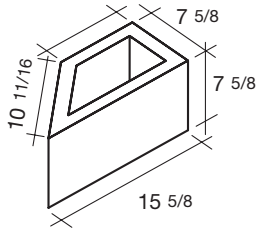

16 Wide & Pilasters

16 Wide

16x8x16
Double Open End Bond Beam
SPECIAL ORDER ONLY

16x8x16
U-Lintel
SPECIAL ORDER ONLY

16x8x16
Ring Bond Beam
SPECIAL ORDER ONLY

Columns/Pilasters

12x8x12
Ring

16x8x16
Ring

24x8x12
C-Alternate
SPECIAL ORDER ONLY

24x8x16
C-Alternate
SPECIAL ORDER ONLY

In-Wall Pilasters

12x8x16
Banjo Pilaster

16x8x16
Banjo Pilaster

45-Degree, Y-Block, & Miter

8x8x16
Standard 45-Degree
SPECIAL ORDER ONLY

8x8x16
Y-Block Open End w/ KOBB
Also available in 6-inch wide.
SPECIAL ORDER ONLY

8x8x16
45-Degree Chevron DOE BB
Also available in 6-inch wide.
SPECIAL ORDER ONLY

8x8x16
Corner 45-Degree
SPECIAL ORDER ONLY