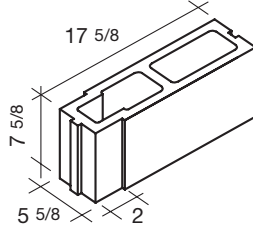

6x8x8
Half

6x8x9
Half

6x8x16
Open End Bond Beam*

6x8x16
Standard Double Bullnose
SPECIAL ORDER ONLY

6x8x8
U-Lintel
SPECIAL ORDER ONLY

* Limited inventory - verify availability

Note: Open Ends and Bond Beam configurations as shown are representational; available profiles may differ.

Interlocking Fence Units

4 Wide

6 Wide

8 Wide

4x8x18
Catalina
SPECIAL ORDER ONLY

6x8x18
Catalina
SPECIAL ORDER ONLY

6x8x18
Stucco Block*

8x8x16
Tongue & Groove Beveled Ends
SPECIAL ORDER ONLY