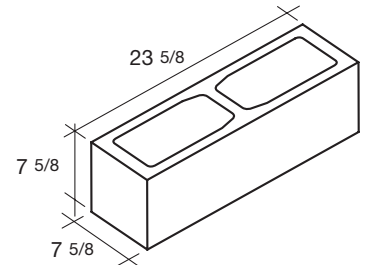

8 High

8x8x16
Standard

8x8x16
Double Open End Bond Beam

8x8x16
Solid Bottom U-Lintel
SPECIAL ORDER ONLY

8x8x16
Standard Single Bullnose
SPECIAL ORDER ONLY

8x8x16
Open End Standard

8x8x8
Half

8x8x16
U-Lintel

8x8x16
Standard Double Bullnose
SPECIAL ORDER ONLY

8x8x16
Bond Beam

8x8x8
U-Lintel

8x8x16
Speed Block*

8x8x24
Standard
SPECIAL ORDER ONLY

8x8x16
Open End Bond Beam

8x8x16
Standard No Center Web

8x8x12
Half
SPECIAL ORDER ONLY

* Limited inventory - verify availability

Note: Open Ends and Bond Beam configurations as shown are representational; available profiles may differ.

10 Wide

4 High

10x4x16
Standard
SPECIAL ORDER ONLY

10x8x16
Standard*