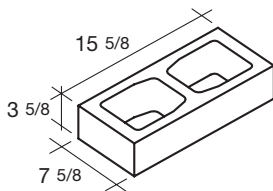

* Limited inventory - verify availability

8 Wide

2 High

8x2x16
Standard
SPECIAL ORDER ONLY

Actual height is 2 inches.

This unit may have limited location or color availability. Please consult your Angelus Block representative.

6 High

8x6x16
Standard
SPECIAL ORDER ONLY

8x6x16
Double Open End Bond Beam
SPECIAL ORDER ONLY

4 High

8x4x16
Standard

8x4x16
Open End Standard

8x6x16
Bond Beam
SPECIAL ORDER ONLY

8x6x8
U-Lintel
SPECIAL ORDER ONLY

8x4x16
Bond Beam

8x4x16
Open End Bond Beam

8x6x16
Open End Standard
SPECIAL ORDER ONLY

8x6x8
Half
SPECIAL ORDER ONLY

8x4x8
Half

8x4x8
U-Lintel

8x6x16
Open End Bond Beam
SPECIAL ORDER ONLY

Note: Open Ends and Bond Beam configurations as shown are representational; available profiles may differ.