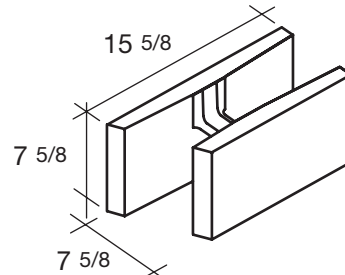

16 Wide & Pilasters

16 Wide

16x8x16
Double Open End Bond Beam
SPECIAL ORDER ONLY

16x8x16
U-Lintel
SPECIAL ORDER ONLY

16x8x16
Ring Bond Beam
SPECIAL ORDER ONLY

Columns/Pilasters

12x8x12
Ring

16x8x16
Ring

24x8x12
C-Alternate
SPECIAL ORDER ONLY

24x8x16
C-Alternate
SPECIAL ORDER ONLY

In-Wall Pilasters

12x8x16
Banjo Pilaster

16x8x16
Banjo Pilaster

45-Degree, Y-Block, & Miter

8x8x16
Standard 45-Degree
SPECIAL ORDER ONLY

8x8x16
Y-Block Open End w/ KOBB
Also available in 6-inch wide.
SPECIAL ORDER ONLY

8x8x16
45-Degree Chevron DOE BB
Also available in 6-inch wide.
SPECIAL ORDER ONLY

8x8x16
Corner 45-Degree
SPECIAL ORDER ONLY