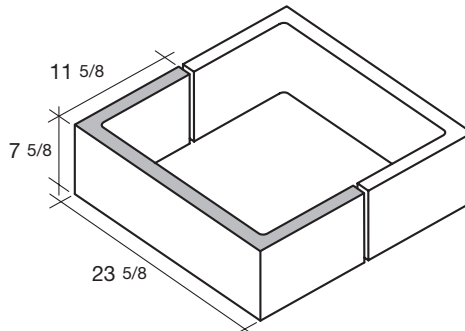

12x8x8
U-Lintel

12x8x16
w/ 10-Inch Offset Core
SPECIAL ORDER ONLY

Offset Core units may be available in additional configurations.

Note: Open Ends and Bond Beam configurations as shown are representational; available profiles may differ.

16 Wide & Pilasters

16 Wide

16x8x16
Double Open End Bond Beam
SPECIAL ORDER ONLY

16x8x16
U-Lintel
SPECIAL ORDER ONLY

16x8x16
Ring Bond Beam
SPECIAL ORDER ONLY

Columns/Pilasters

12x8x12
Ring

16x8x16
Ring