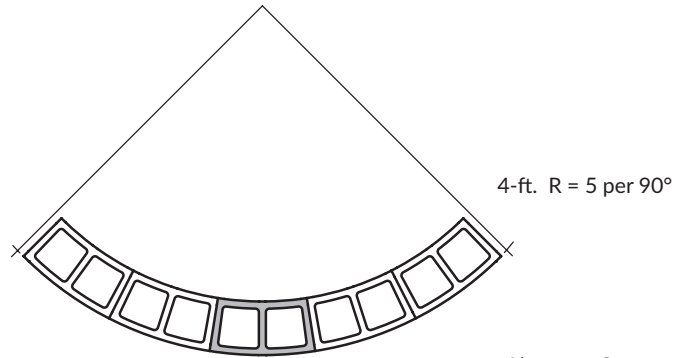

Radius

All radius dimensions are to the outside face.