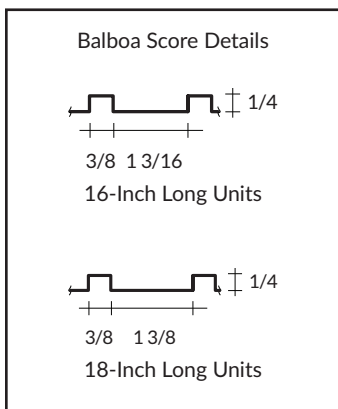

8x8x16
Balboa Open End (Balboa A)
SPECIAL ORDER ONLY

6x8x16
Tongue & Groove 11-Score
Bond Beam Cap*

8x8x16
Balboa H-Pilaster
SPECIAL ORDER ONLY

Balboa A and H-Pilaster units are used with 4-inch wide CMU in fence wall applications.

* Limited inventory - verify availability

8 Wide

2 High

8x2x16
Standard
SPECIAL ORDER ONLY

Actual height is 2 inches.

This unit may have limited location or color availability. Please consult your Angelus Block representative.