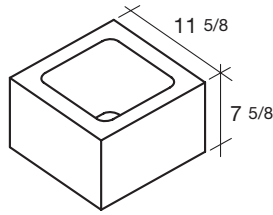

12x8x8
U-Lintel

12x8x16
w/ 10-Inch Offset Core
SPECIAL ORDER ONLY

Offset Core units may be available in additional configurations.

Note: Open Ends and Bond Beam configurations as shown are representational; available profiles may differ.

16 Wide & Pilasters

16 Wide

16x8x16
Double Open End Bond Beam
SPECIAL ORDER ONLY

16x8x16
U-Lintel
SPECIAL ORDER ONLY

16x8x16
Ring Bond Beam
SPECIAL ORDER ONLY

Columns/Pilasters

12x8x12
Ring

16x8x16
Ring