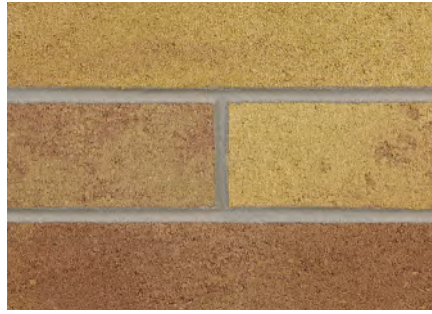

ForzaBrik ™

Looks Like Brick, Performs Like Block

Angelus
BLOCK CO., INC.
Since 1946

CarbonKind ™
by Angelus Block

ForzaBrik ™

Looks Like Brick, Performs Like Block

With the expression of venerable multicolored brick in the durability of concrete masonry units, ForzaBrik offers a beautifully economical alternative. Four-inch high courses bring the intimate scale of brick in a fine palette of blended colors.

ForzaBrik is available in sizes for adhered and anchored veneer, as well as 4-inch high standard structural CMU.

ForzaBrik is a CarbonKind Low Carbon CMU.

ForzaBrik is available on special order. Please consult with your Angelus Block representative for specific information.

ForzaBrik Colors

Autumn Blend

Earhtone Blend

Heritage Blend

Marous Blend

Promenade Blend

Richfield Blend

Sandalwood Blend

Wilkesboro Blend

All color images are intended to be representative only. Colors as shown are subject to media variation in reproduction. Variation in color, shades of color, and texture is inherent in all concrete products and exact matches cannot be guaranteed. ForzaBrik